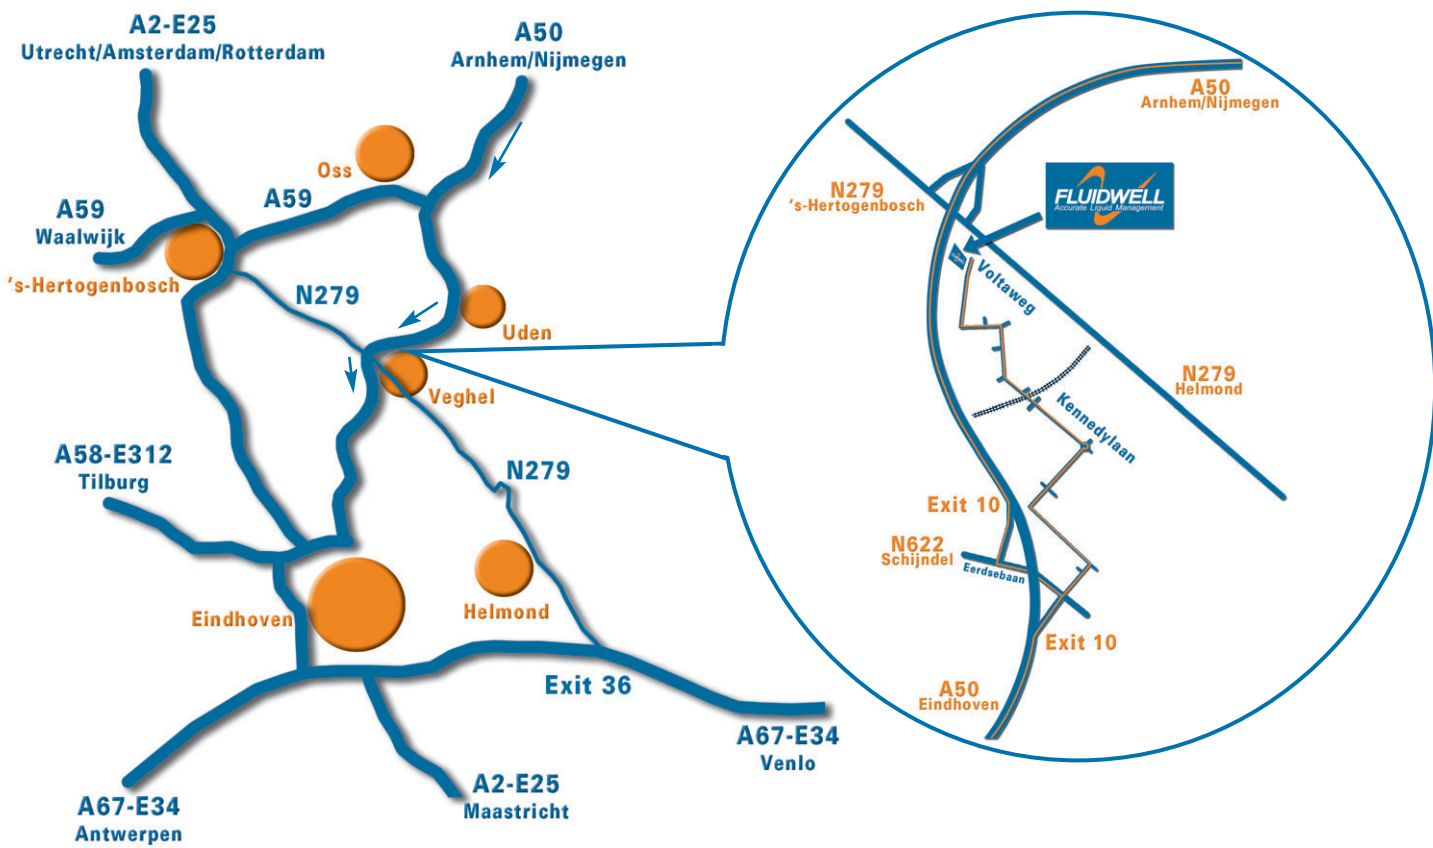

Directions from Nijmegen to Veghel:

- Follow the A50 in the direction of “Veghel - Eindhoven”.
- Take exit 10 “Eerde - Schijndel - Zijtaart - Veghel 2000-5000”.
- At the traffic lights, turn left “Zijtaart - Veghel 2000-5000”.
- By the next traffic lights turn left.
- Follow the road till the first roundabout, turn left here (Kennedylaan).
- At the end of the road, turn left.
- Follow the road, you’ll find the Fluidwell premises at the end on you’re left hand-side.

Welcome at Fluidwell bv.