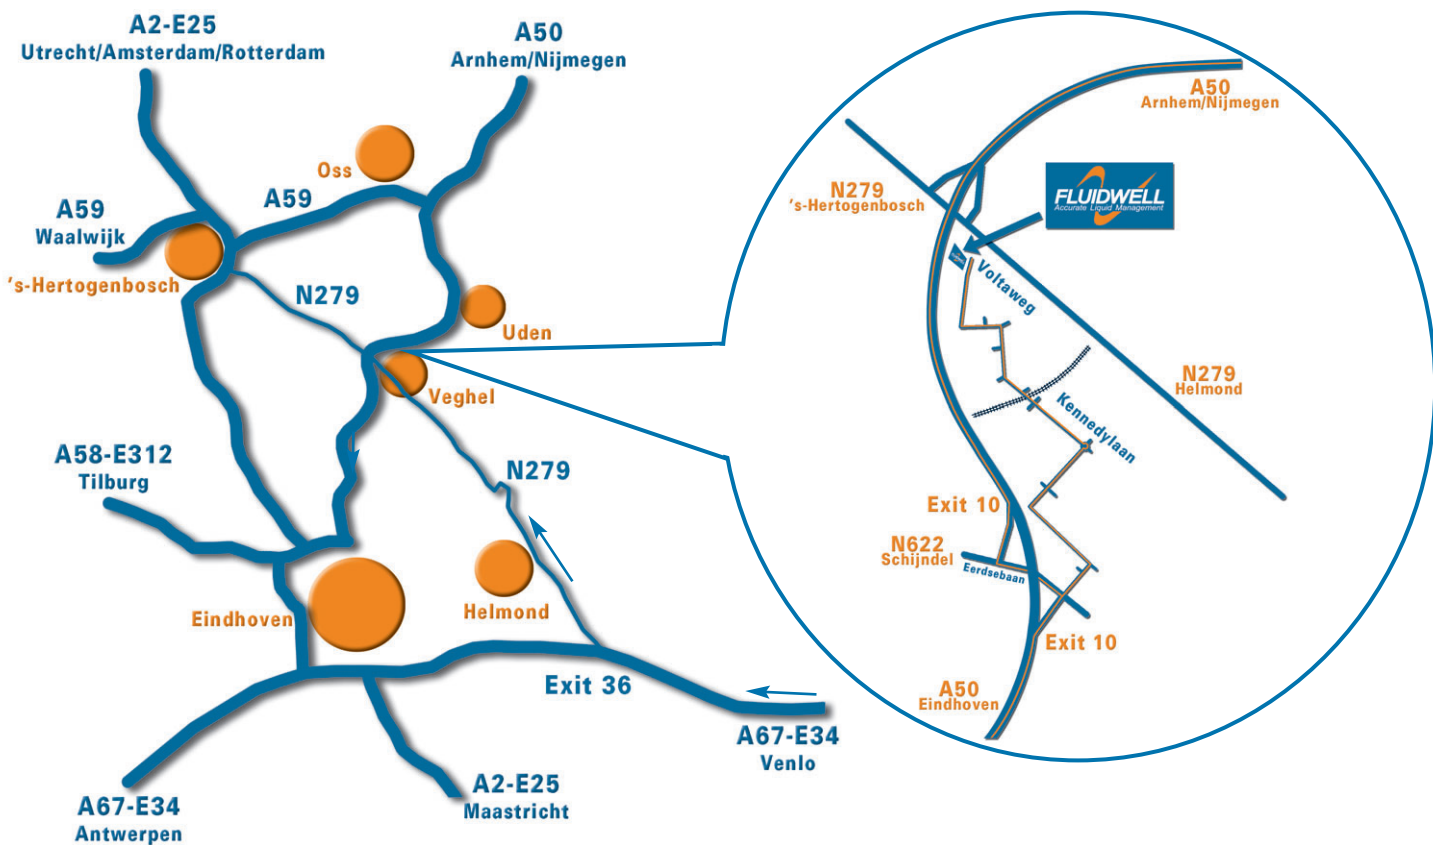

Directions from Venlo to Veghel:

- Follow the A67 / E34 in the direction of “Eindhoven - Antwerpen”.
- Take exit 36 “Asten - Helmond - N279”
- Follow the N279 in the direction of “Helmond - Veghel - 's-Hertogenbosch”.
- After Veghel, take the A50 in the direction of “Eindhoven”.
- Take the first exit (nr. 10) “Eerde - Schijndel - Zijtaart - Veghel 2000-5000”.
- At the traffic lights, turn left “Zijtaart - Veghel 2000-5000”.
- By the next traffic lights turn left.
- Follow the road till the first roundabout, turn left here (Kennedylaan).
- At the end of the road, turn left.
- Follow the road, you'll find the Fluidwell premises at the end on you're left hand-side.

Welcome at Fluidwell bv.