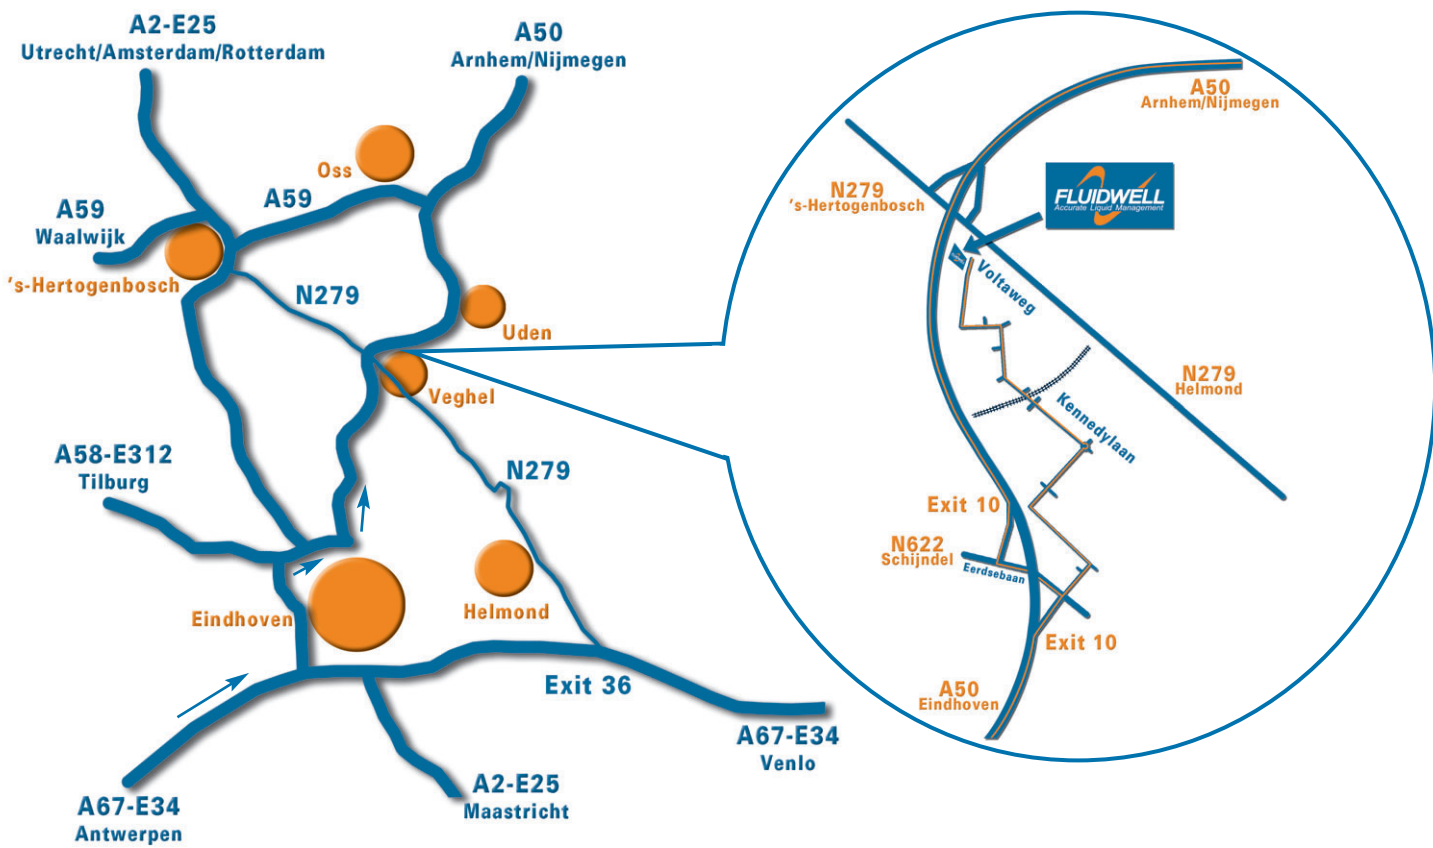

Directions from Antwerpen to Veghel:

- Follow the A67 / E34 in the direction of “Eindhoven - Venlo” till the crossing with the A2 / E25.
- Follow the A2 / E25 in the direction of “Veldhoven - Randweg Eindhoven - ’s-Hertogenbosch - Tilburg”, till the crossing between the A2 / E25 to “Nijmegen - Randweg Eindhoven - ’s-Hertogenbosch - Amsterdam” and the A58 / E312 to “Tilburg - Breda”.
- Follow the A2 / E25 / A58 in the direction of “Nijmegen - Randweg Eindhoven - ’s-Hertogenbosch - Amsterdam” and immediately follow the A58 / E312 to “Nijmegen - Randweg Eindhoven - Centrum - Helmond”. Please note: this is an exit at the left-hand side.
- At the traffic lights, turn left in the direction of “A50 - Son en Breughel - Veghel - Nijmegen”.
- Take exit 10 “Eerde - Schijndel - Zijtaart - Veghel 2000-5000”.
- By the next traffic lights go straight on.
- Follow the road till the first roundabout, turn left here (Kennedylaan).
- At the end of the road, turn left.
- Follow the road, you’ll find the Fluidwell premises at the end on you’re left hand-side.

Welcome at Fluidwell bv.