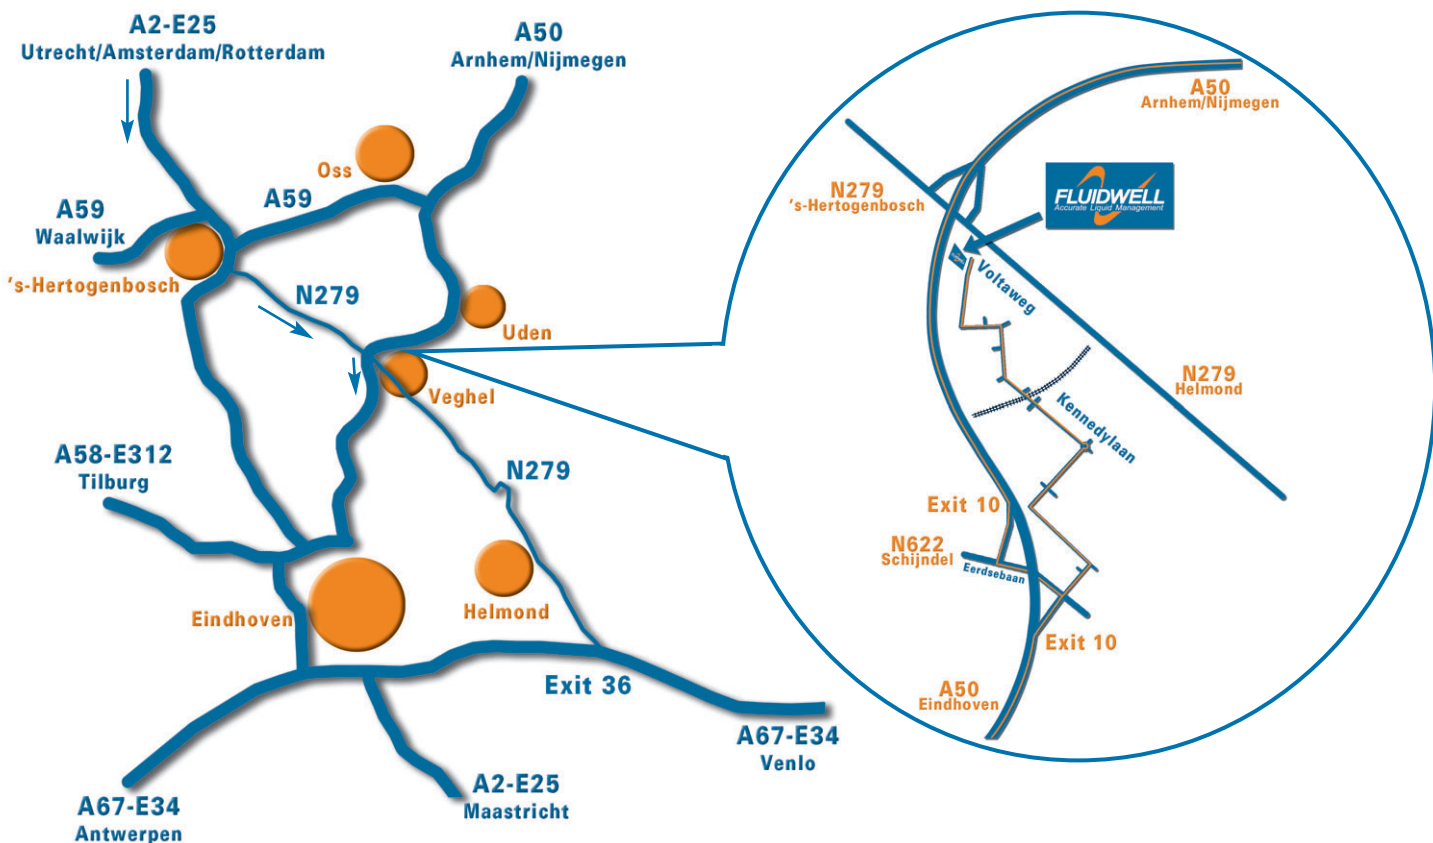

## Directions from Rotterdam to Veghel:

- Follow the A15 till the crossing with the A2 / E25 “Utrecht - ’s-Hertogenbosch”.
- Follow the A2 / E25 in the direction of ’s-Hertogenbosch.
- Take exit 21 “Veghel - Helmond - N279”.
- Follow the N279 in the direction of “Veghel” (± 19 km).
- Before Veghel, take the A50 in the direction of “Eindhoven”.
- Take the first exit (nr. 10) “Eerde - Schijndel - Zijtaart - 🚚Veghel 2000-5000”.
- At the traffic lights, turn left “Zijtaart - 🚚Veghel 2000-5000”.
- By the next traffic lights turn left.
- Follow the road till the first roundabout, turn left here (Kennedylaan).
- At the end of the road, turn left.
- Follow the road, you’ll find the Fluidwell premises at the end on you’re left hand-side.

## Directions from Amsterdam to Veghel:

- Follow the A2 / E25 in the direction of 's-Hertogenbosch.
- Take exit 21 "Veghel - Helmond - N279".
- Follow the N279 in the direction of "Veghel" ( $\pm$  19 km).
- Before Veghel, take the A50 in the direction of "Eindhoven".
- Take the first exit (nr. 10) "Eerde - Schijndel - Zijtaart - 🚚Veghel 2000-5000".
- At the traffic lights, turn left "Zijtaart - 🚚Veghel 2000-5000".
- By the next traffic lights turn left.
- Follow the road till the first roundabout, turn left here (Kennedylaan).
- At the end of the road, turn left.
- Follow the road, you'll find the Fluidwell premises at the end on you're left hand-side.

### Directions from Nijmegen to Veghel:

- Follow the A50 in the direction of “Veghel - Eindhoven”.
- Take exit 10 “Eerde - Schijndel - Zijtaart - Veghel 2000-5000”.
- At the traffic lights, turn left “Zijtaart - Veghel 2000-5000”.
- By the next traffic lights turn left.
- Follow the road till the first roundabout, turn left here (Kennedylaan).
- At the end of the road, turn left.
- Follow the road, you’ll find the Fluidwell premises at the end on you’re left hand-side.